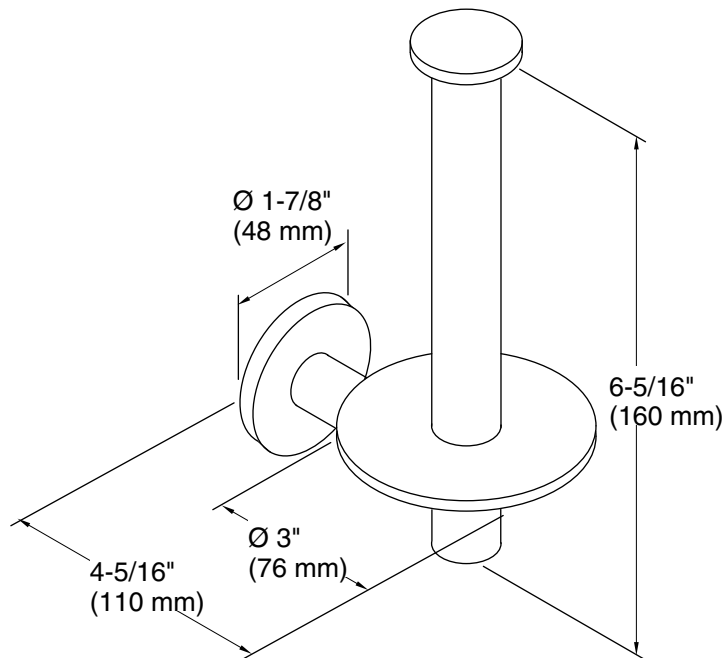

Features

- Vertical holder makes changing toilet paper quick and simple
- Coordinates with other products in the Purist collection

Material

- Solid-brass construction for durability and reliability
- KOHLER finishes resist corrosion and tarnishing

Technical Information

All product dimensions are nominal.

Material: Metal

Notes

Install this product according to the installation guide.